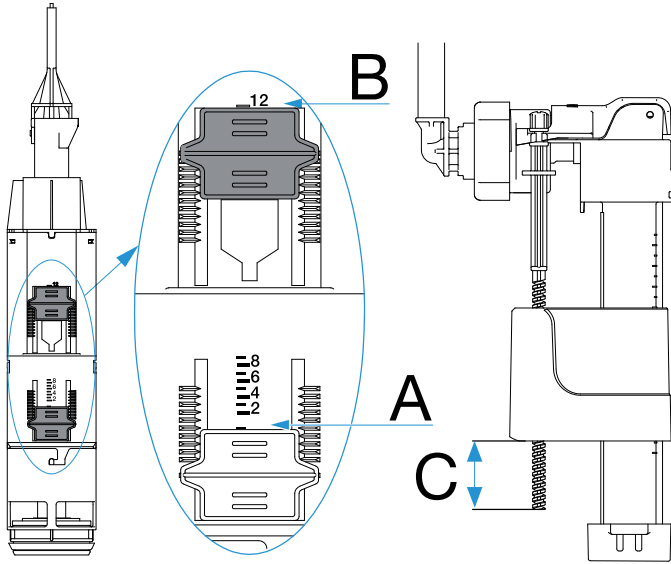

Roca

PL3-E COMPACT

A890097300

A technical diagram showing the shower tray being installed on a blue metal frame. The tray is shown in a perspective view, and the frame has various components and labels.	A890080020
	A890080120
	A890080000
	A890080010
	A890080100
	A890080110
	A890080200

2

3

4

Vol.	Pos.	A	B	C[mm]
6 / 3 L	1	12	52+/-1	
4.5 / 3 L	9	4	30+/-1	
4 / 2 L	7	12	6+/-1	

2/4 L

3/4,5 L

3/6 L

5