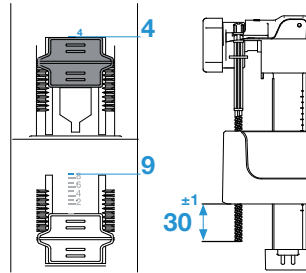

Roca

PL3-E COMPACT

A890097300

A technical diagram showing the shower tray being installed on a blue metal frame. The tray is shown in a perspective view, and the frame has various components and labels.	A890080020
	A890080120
	A890080000
	A890080010
	A890080100
	A890080110
	A890080200

2

3

4

Vol.	Pos.	A	B	C[mm]
6 / 3 L	1	12	52+/-1	
4.5 / 3 L	9	4	30+/-1	
4 / 2 L	7	12	6+/-1	

2/4 L

3/4,5 L

3/6 L

5