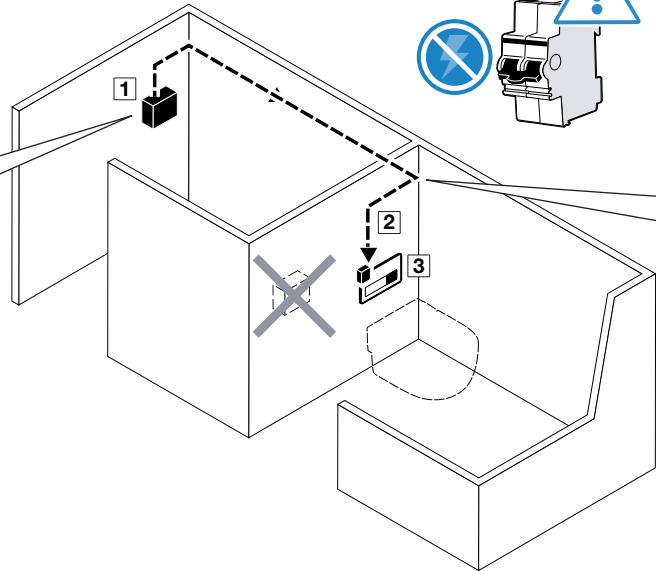

Roca

PL3-E COMPACT

A890097300

A technical diagram showing the shower tray being installed on a blue metal frame. The tray is shown in a perspective view, and the frame has various components and labels.	A890080020
	A890080120
	A890080000
	A890080010
	A890080100
	A890080110
	A890080200