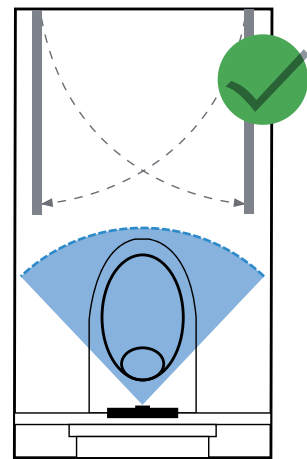

Roca

PL3-E COMPACT

A890097300

A technical diagram showing the shower tray being installed on a blue metal frame. The tray is shown in a perspective view, and the frame has various components and labels.	A890080020
	A890080120
	A890080000
	A890080010
	A890080100
	A890080110
	A890080200

2

3

4

Vol.	Pos.	A	B	C[mm]
6 / 3 L	1	12	52+/-1	
4.5 / 3 L	9	4	30+/-1	
4 / 2 L	7	12	6+/-1	

2/4 L

3/4,5 L

3/6 L

5