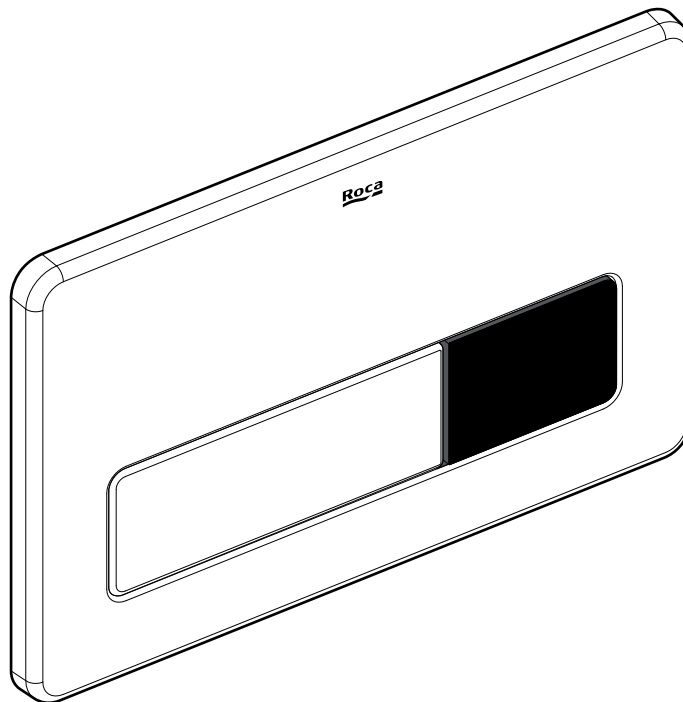

Roca

PL3-E COMPACT

A890097300

A technical diagram showing the shower tray being installed on a blue metal frame. The tray is shown in a perspective view, and the frame has various components and labels.	A890080020
	A890080120
	A890080000
	A890080010
	A890080100
	A890080110
	A890080200