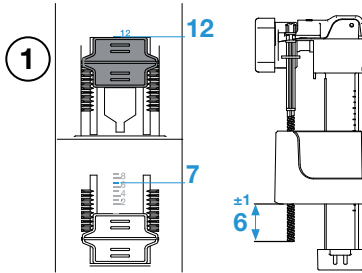

Roca

PL3-E COMPACT

A890097300

A technical diagram showing the shower tray being installed on a blue metal frame. The tray is shown in a perspective view, and the frame has various components and labels.	A890080020
	A890080120
	A890080000
	A890080010
	A890080100
	A890080110
	A890080200

2

3

4

Vol.	Pos.	A	B	C[mm]
6 / 3 L	1	12	52+/-1	
4.5 / 3 L	9	4	30+/-1	
4 / 2 L	7	12	6+/-1	

2/4 L

3/4,5 L

3/6 L

5