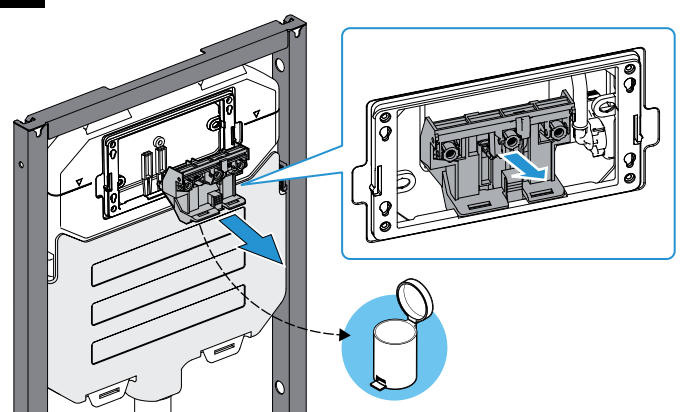

Roca

PL3-E COMPACT

A890097300

A technical diagram showing the shower tray being installed on a blue metal frame. The tray is shown in a perspective view, and the frame has various components and labels.	A890080020
	A890080120
	A890080000
	A890080010
	A890080100
	A890080110
	A890080200

2

3

4

Vol.	Pos.	A	B	C[mm]
6 / 3 L	1	12	52+/-1	
4.5 / 3 L	9	4	30+/-1	
4 / 2 L	7	12	6+/-1	

2/4 L

3/4,5 L

3/6 L

5