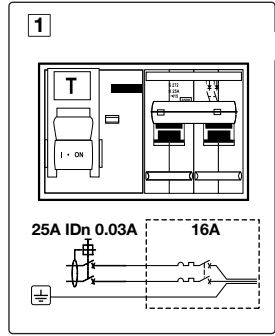

Roca

PL3-E COMPACT

A890097300

A technical diagram showing the shower tray being installed on a blue metal frame. The tray is shown in a perspective view, and the frame has various components and labels.	A890080020
	A890080120
	A890080000
	A890080010
	A890080100
	A890080110
	A890080200

2

3

4

Vol.	Pos.	A	B	C[mm]
6 / 3 L	1	12	52+/-1	
4.5 / 3 L	9	4	30+/-1	
4 / 2 L	7	12	6+/-1	

2/4 L

3/4,5 L

3/6 L

5