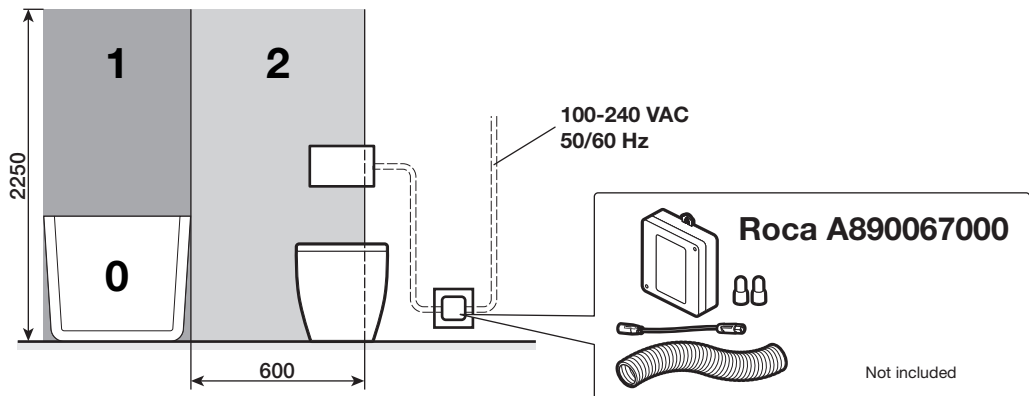

Roca

PL3-E COMPACT

A890097300

A technical diagram showing the shower tray being installed on a blue metal frame. The tray is shown in a perspective view, and the frame has various components and labels.	A890080020
	A890080120
	A890080000
	A890080010
	A890080100
	A890080110
	A890080200

2

3

4

Vol.	Pos.	A	B	C[mm]
6 / 3 L	1	12	52+/-1	
4.5 / 3 L	9	4	30+/-1	
4 / 2 L	7	12	6+/-1	

2/4 L

3/4,5 L

3/6 L

5