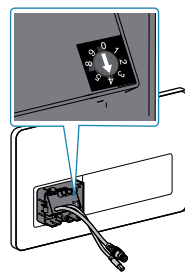

Roca

PL3-E COMPACT

A890097300

A technical diagram showing the shower tray being installed on a blue metal frame. The tray is shown in a perspective view, and the frame has various components and labels.	A890080020
	A890080120
	A890080000
	A890080010
	A890080100
	A890080110
	A890080200

2

3

4

Vol.	Pos.	A	B	C[mm]
6 / 3 L	1	12	52+/-1	
4.5 / 3 L	9	4	30+/-1	
4 / 2 L	7	12	6+/-1	

2/4 L

3/4,5 L

3/6 L

5