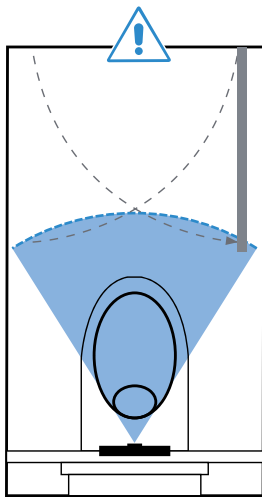

Roca

PL3-E COMPACT

A890097300

A technical diagram showing the shower tray being installed on a blue metal frame. The tray is shown in a perspective view, and the frame has various components and labels.	A890080020
	A890080120
	A890080000
	A890080010
	A890080100
	A890080110
	A890080200

2

3

4

Vol.	Pos.	A	B	C[mm]
6 / 3 L	1	12	52+/-1	
4.5 / 3 L	9	4	30+/-1	
4 / 2 L	7	12	6+/-1	

2/4 L

3/4,5 L

3/6 L

5