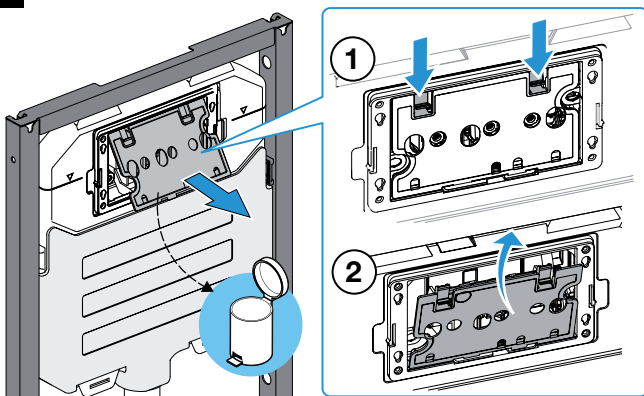

Roca

PL3-E COMPACT

A890097300

A technical diagram showing the shower tray being installed on a blue metal frame. The tray is shown in a perspective view, and the frame has various components and labels.	A890080020
	A890080120
	A890080000
	A890080010
	A890080100
	A890080110
	A890080200

2

3

4

Vol.	Pos.	A	B	C[mm]
6 / 3 L	1	12	52+/-1	
4.5 / 3 L	9	4	30+/-1	
4 / 2 L	7	12	6+/-1	

2/4 L

3/4,5 L

3/6 L

5