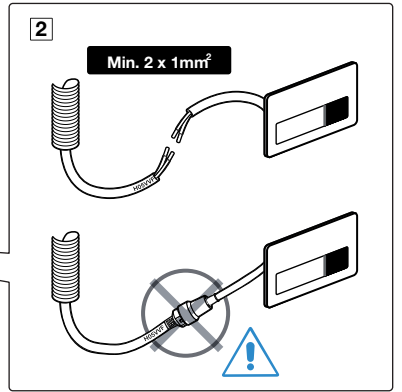

Roca

PL3-E COMPACT

A890097300

A technical diagram showing the shower tray being installed on a blue metal frame. The tray is shown in a perspective view, and the frame has various components and labels.	A890080020
	A890080120
	A890080000
	A890080010
	A890080100
	A890080110
	A890080200

2

3

4

Vol.	Pos.	A	B	C[mm]
6 / 3 L	1	12	52+/-1	
4.5 / 3 L	9	4	30+/-1	
4 / 2 L	7	12	6+/-1	

2/4 L

3/4,5 L

3/6 L

5