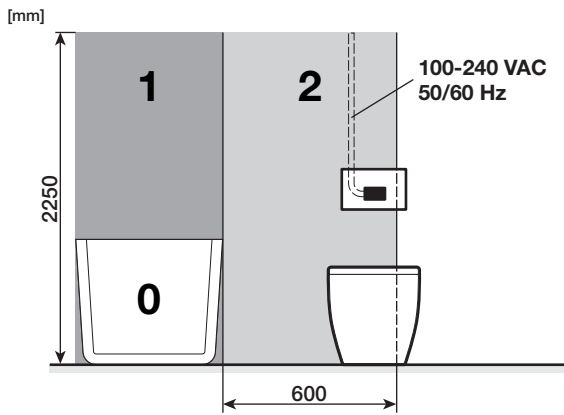

Roca

PL3-E COMPACT

A890097300

A technical diagram showing the shower tray being installed on a blue metal frame. The tray is shown in a perspective view, and the frame has various components and labels.	A890080020
	A890080120
	A890080000
	A890080010
	A890080100
	A890080110
	A890080200

2

3

4

Vol.	Pos.	A	B	C[mm]
6 / 3 L	1	12	52+/-1	
4.5 / 3 L	9	4	30+/-1	
4 / 2 L	7	12	6+/-1	

2/4 L

3/4,5 L

3/6 L

5