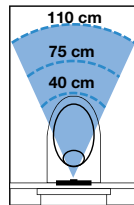

Roca

PL3-E COMPACT

A890097300

A technical diagram showing the shower tray being installed on a blue metal frame. The tray is shown in a perspective view, and the frame has various components and labels.	A890080020
	A890080120
	A890080000
	A890080010
	A890080100
	A890080110
	A890080200

2

3

4

Vol.	Pos.	A	B	C[mm]
6 / 3 L	1	12	52+/-1	
4.5 / 3 L	9	4	30+/-1	
4 / 2 L	7	12	6+/-1	

2/4 L

3/4,5 L

3/6 L

5