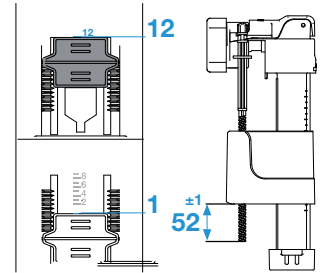

Roca

PL3-E COMPACT

A890097300

A technical diagram showing the shower tray being installed on a blue metal frame. The tray is shown in a perspective view, and the frame has various components and labels.	A890080020
	A890080120
	A890080000
	A890080010
	A890080100
	A890080110
	A890080200

2

3

4

Vol.	Pos.	A	B	C[mm]
6 / 3 L	1	12	52+/-1	
4.5 / 3 L	9	4	30+/-1	
4 / 2 L	7	12	6+/-1	

2/4 L

3/4,5 L

3/6 L

5