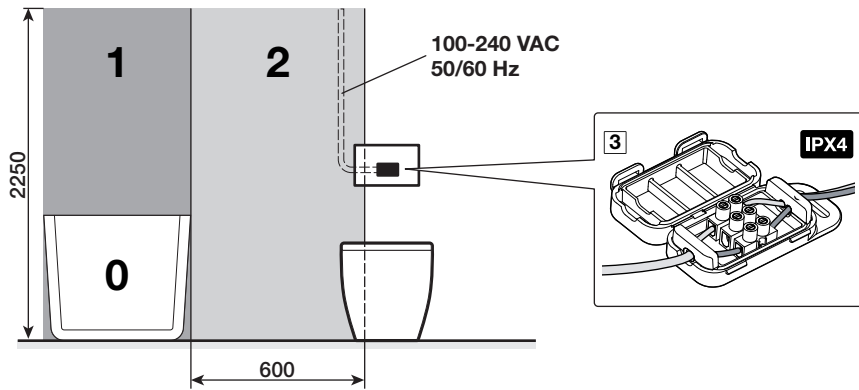

Roca

PL3-E COMPACT

A890097300

A technical diagram showing the shower tray being installed on a blue metal frame. The tray is shown in a perspective view, and the frame has various components and labels.	A890080020
	A890080120
	A890080000
	A890080010
	A890080100
	A890080110
	A890080200

2

3

4

Vol.	Pos.	A	B	C[mm]
6 / 3 L	1	12	52+/-1	
4.5 / 3 L	9	4	30+/-1	
4 / 2 L	7	12	6+/-1	

2/4 L

3/4,5 L

3/6 L

5